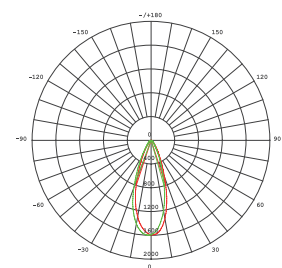

Model	Volts	Watts	Kelvin	Lumen	CRI	Cutout
MTGDL28W	240	28	3000	1800	80	150mm
MTGDL28W	240	28	3000	1800	80	130mm