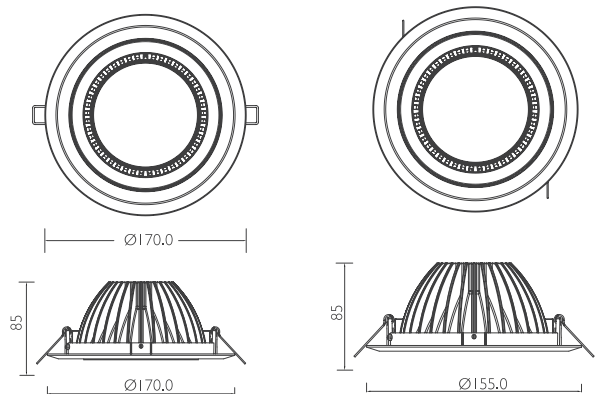

Model	Volts	Watts	Kelvin	Lumen	CRI	Cutout
MTGDL28W	240	28	3000	1800	80	150mm
MTGDL28W	240	28	3000	1800	80	130mm