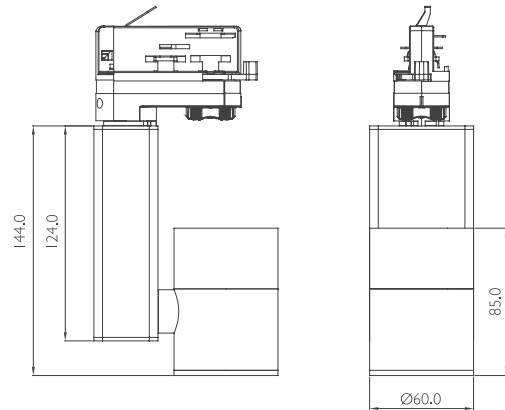

Applications

- Applied in Retail, Hotels, Restaurants, Office and Gallery Projects

Model	Volts	Watts	Kelvin	Lumen	CRI	Cutout
MTGDL7W	240	7	3000/5000	360/400	80	—
MTGDLI0W	240	7	3000/5000	500/540	80	—