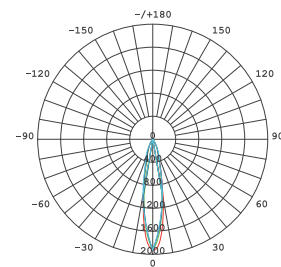

TRACK LIGHTS

▶ MTGTL7W/10W

Benefits

- COB with high efficiency reflectors
- Replace traditional halogen track light directly
- No flickering, UV and IR
- More than 60% energy saved
- Lifetime is more than 50,000 hours

Applications

- Applied in Retail, Hotels, Restaurants, Office and Gallery Projects

Model	Volts	Watts	Kelvin	Lumen	CRI	Cutout
MTGDL7W	240	7	3000/5000	360/400	80	—
MTGDLI0W	240	7	3000/5000	500/540	80	—