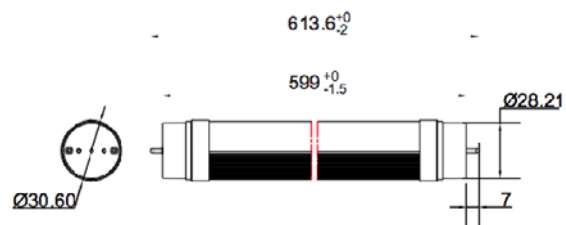

LED LAMPS

► T8 10W 4K

The range of Mächtig LED retro fit lamps is suitable for both domestic and commercial projects.

Designed by world leading engineers, this LED lamp delivers an industry leading light output, with a lifetime of up to 50,000 hours.

Model	Volts	Watts	Kelvin	Lumen	CRI	Dia
MTGT810W4K600	240	10	4000	900	84	30mm