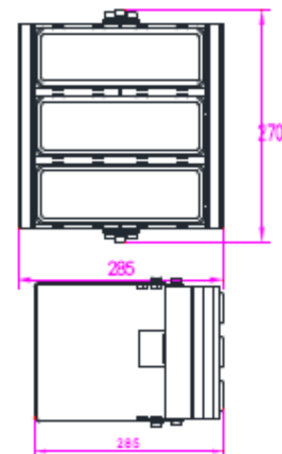

Warranty terms and conditions available upon request

Technical Data

Input Voltage 240V

Wattage 240W

Lumens 25,000lm

Dimensions 285x270x287

Rated Lifetime 50,000 hours

Mounting Bracket or Pole