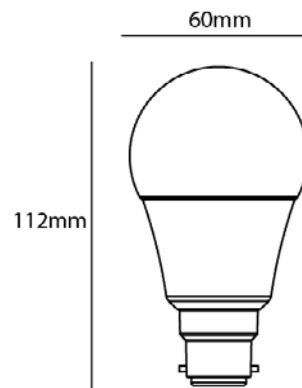

Model	Volts	Watts	Kelvin	Lumen	CRI	Dia
MTGA60DOUBLECLICKDIME27	240	11	3000	880	-	60mm