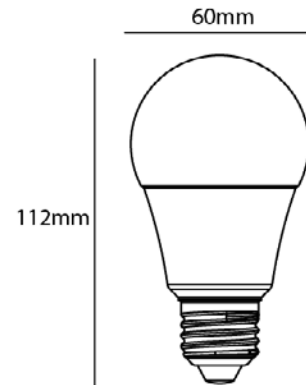

Designed by world leading engineers, this LED lamp delivers an industry leading light output, with a lifetime of up to 50,000 hours.

Model	Volts	Watts	Kelvin	Lumen	CRI	Dia
MTGA60DOUBLECLICKDIME27	240	11	3000	880	-	60mm