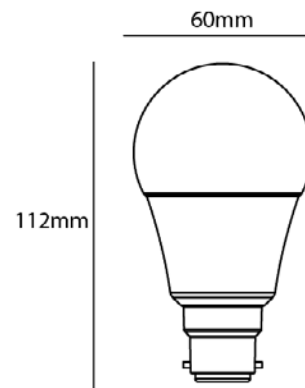

Designed by world leading engineers, this LED lamp delivers an industry leading light output, with a lifetime of up to 50,000 hours.

Model	Volts	Watts	Kelvin	Lumen	CRI	Dia
MTGA60DOUBLECLICKCCTB22	240	12	2700/4000	880	-	60mm