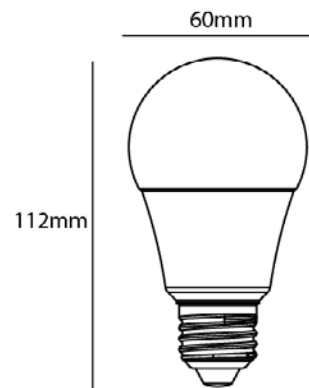

Model	Volts	Watts	Kelvin	Lumen	CRI	Dia
MTGA60DOUBLECLICKCCTE27	240	12	2700/4000	880	-	60mm