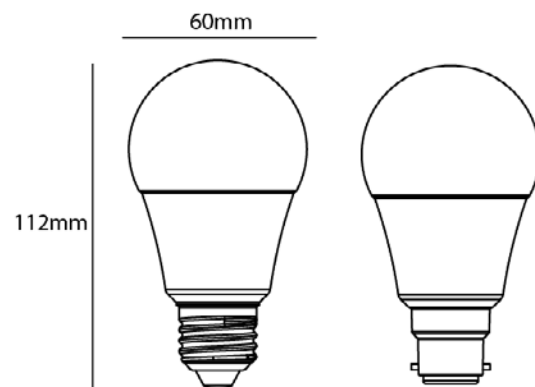

LED LAMPS

▶ A60 7W

The range of Mächtig LED retro fit lamps is suitable for both domestic and commercial projects.

Designed by world leading engineers, this LED lamp delivers an industry leading light output, with a lifetime of up to 50,000 hours.

Model	Volts	Watts	Kelvin	Lumen	CRI	Dia
MTGA607W3KE27D-W	240	7	3000	470-520	84	60mm
MTGA607W4KE27D-W	240	7	3000	470-520	84	60mm
MTGA607W3KB22D-W	240	7	4000	470-520	84	60mm
MTGA607W4KB22D-W	240	7	4000	470-520	84	60mm