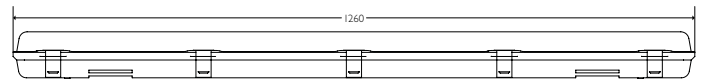

### Applications

- Carparks, Stairwells, back of house lighting.

**1200 and 600mm length options available.**

Model	Volts	Watts	Kelvin	Lumen	LED	Length	Equiv. to*
MTGWP18W-600	100-240	18	4000/5000	1800	Samsung	600mm	2 x 18W F
MTGWP18W-1200	100-240	18	4000/5000	1800	Samsung	1200mm	1 x 36W F
MTGWP36W-1200	100-240	36	4000/5000	3600	Samsung	1200mm	2 x 36W F