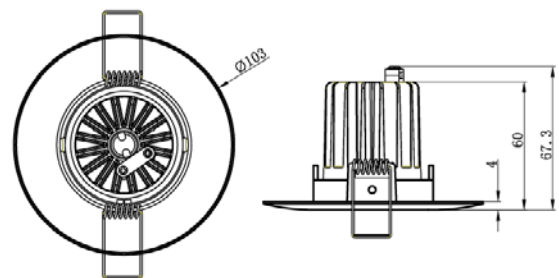

DOWNLIGHTS

MTGDL10W-S

MTGDL10W-W

► DL10W3K/4K

Benefits

- Replace traditional halogen downlights directly
- No flickering, UV and IR
- More than 50% energy saved
- Lifetime is more than 50,000 hours

Applications

- Applied in Retail, Hotels, Restaurants, Theatre and Opera house

Model	Volts	Watts	Kelvin	Lumen	CRI	Cutout
MTGDLI0W3KD-6090-W (DIM, WHITE)	240	10	3000	500	84	103mm
MTGDLI0W4KD-6090-W (DIM, WHITE)	240	10	4000	550	84	103mm
MTGDLI0W3KD-6090-S (DIM, SILVER)	240	10	3000	500	84	103mm
MTGDLI0W4KD-6090-S (DIM, SILVER)	240	10	4000	550	84	103mm