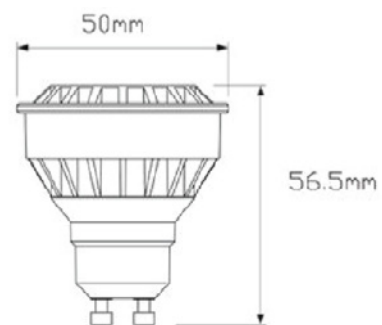

LED LAMPS

► GU106.5W-B

The range of Mächtig LED retro fit lamps is suitable for both domestic and commercial projects.

Designed by world leading engineers, this LED lamp delivers an industry leading light output, with a lifetime of up to 50,000 hours.

Model	Volts	Watts	Kelvin	Lumen	CRI	Dia
MTGGU106.5W3KD-36-B	240	6.5	3000	350	84	50mm