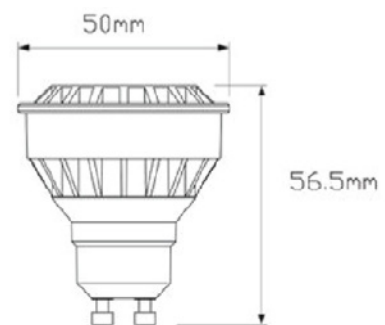

LED LAMPS

► GU106.5W

The range of Mächtig LED retro fit lamps is suitable for both domestic and commercial projects.

Designed by world leading engineers, this LED lamp delivers an industry leading light output, with a lifetime of up to 50,000 hours.

Model	Volts	Watts	Kelvin	Lumen	CRI	Dia
MTGGU106.5W27KD-36-W	240	6.5	2700	350	84	50mm
MTGGU106.5W3KD-36-W	240	6.5	3000	350	84	50mm