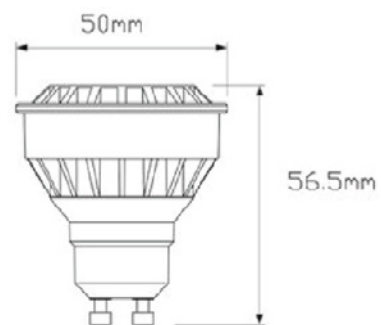

Model	Volts	Watts	Kelvin	Lumen	CRI	Dia
MTGGU107.5W3KD-60-B	240	7.5	3000	500-550	84	50mm
MTGGU107.5W4KD-60-B	240	7.5	4000	500-550	84	50mm