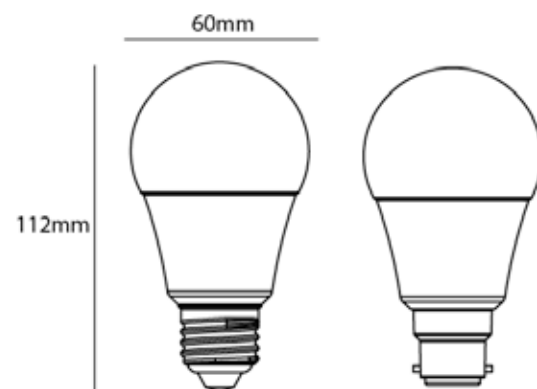

Model	Volts	Watts	Kelvin	Lumen	CRI	Dia	Equiv. to*
MTGA60DOUBLECLICKCCTB22	240	12	2700/4000	880	-	60mm	60W

*Light output based on Halogen bulb.

LED LAMPS

▶ A60 7W

The range of Mächtig LED retro fit lamps is suitable for both domestic and commercial projects.

Designed by world leading engineers, this LED lamp delivers an industry leading light output, with a lifetime of up to 50,000 hours.

Model	Volts	Watts	Kelvin	Lumen	CRI	Dia	Equiv. to*
MTGA607W3KE27D-W	240	7	3000	470-520	84	60mm	60W
MTGA607W4KE27D-W	240	7	3000	470-520	84	60mm	60W
MTGA607W3KB22D-W	240	7	4000	470-520	84	60mm	60W
MTGA607W4KB22D-W	240	7	4000	470-520	84	60mm	60W