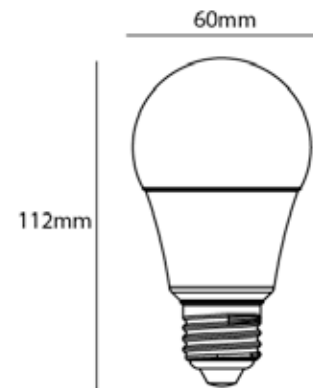

STEP 1

- Switch On

STEP 2

- Switch Off / Switch On

▶ A60 12W E27

The range of Machtig LED retro fit lamps is suitable for both domestic and commercial projects.

Designed by world leading engineers, this LED lamp delivers an industry leading light output, with a lifetime of up to 50,000 hours.