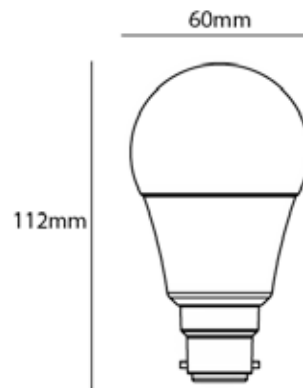

Model	Volts	Watts	Kelvin	Lumen	CRI	Dia	Equiv. to*
MTGA60DOUBLECLICKCCTB22	240	12	2700/4000	880	-	60mm	60W

*Light output based on Halogen bulb.

LED LAMPS

▶ A60 7W

The range of Mächtig LED retro fit lamps is suitable for both domestic and commercial projects.