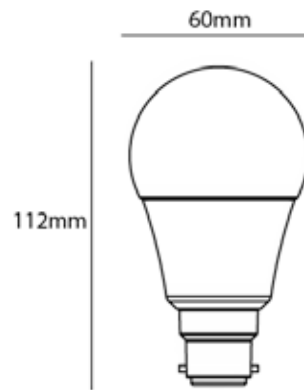

Model	Volts	Watts	Kelvin	Lumen	CRI	Dia	Equiv. to*
MTGA60DOUBLECLICKDIME27	240	11	3000	880	-	60mm	60W

*Light output based on Halogen bulb.

LED LAMPS

Double click dimmable lamp exclusively produced by Machtig LED.