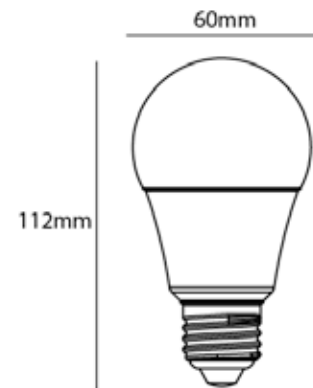

Model	Volts	Watts	Kelvin	Lumen	CRI	Dia	Equiv. to*
MTGA60DOUBLECLICKDIME27	240	11	3000	880	-	60mm	60W

*Light output based on Halogen bulb.

LED LAMPS

Double click dimmable lamp exclusively produced by Machtig LED.