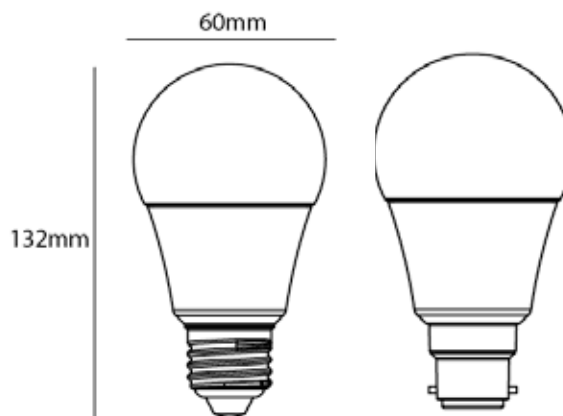

Designed by world leading engineers, this LED lamp delivers an industry leading light output, with a lifetime of up to 50,000 hours.

Model	Volts	Watts	Kelvin	Lumen	CRI	Dia	Equiv. to*
MTGA607W3KE27D-W	240	7	3000	470-520	84	60mm	60W
MTGA607W4KE27D-W	240	7	3000	470-520	84	60mm	60W
MTGA607W3KB22D-W	240	7	4000	470-520	84	60mm	60W
MTGA607W4KB22D-W	240	7	4000	470-520	84	60mm	60W

*Light output based on Halogen bulb.

LED LAMPS

► A60 12W

The range of Machtig LED retro fit lamps is suitable for both domestic and commercial projects.

Designed by world leading engineers, this LED lamp delivers an industry leading light output, with a lifetime of up to 50,000 hours.