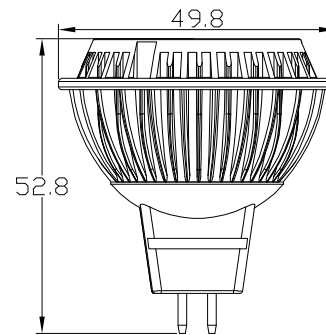

Model	Volts	Watts	Kelvin	Lumen	CRI	Dia	Equiv. to*
MTGMRI66W3K-60-B	240	12	3000	350	83	50mm	35W

\*Light output based on Halogen bulb.

Model	Volts	Watts	Kelvin	Lumen	CRI	Dia	Equiv. to*
MTGMRI68W3KD-60-B	240	12	3000	500-550	84	50mm	50W
MTGMRI68W4KD-60-B	240	12	4000	500-550	84	50mm	50W

\*Light output based on Halogen bulb.

Model	Volts	Watts	Kelvin	Lumen	CRI	Dia	Equiv. to*
MTGMRI67W3K-60	240	7.5	3000	440	84	50mm	50W

\*Light output based on Halogen bulb.