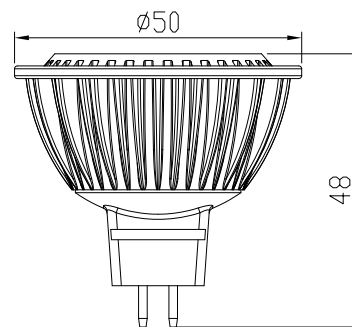

Model	Volts	Watts	Kelvin	Lumen	CRI	Dia	Equiv. to*
MTGMRI66W3K-60-B	240	12	3000	350	83	50mm	35W

\*Light output based on Halogen bulb.