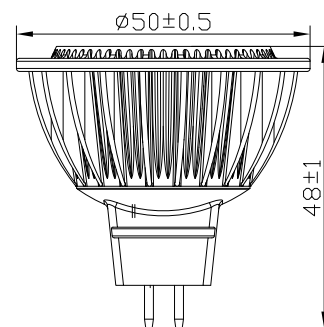

Model	Volts	Watts	Kelvin	Lumen	CRI	Dia	Equiv. to*
MTGMRI67W3K-60	240	7.5	3000	440	84	50mm	50W

*Light output based on Halogen bulb.