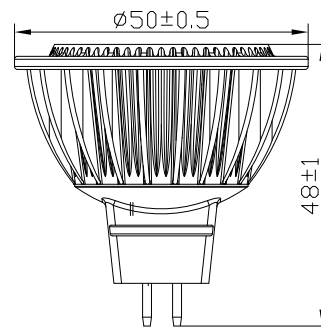

Model	Volts	Watts	Kelvin	Lumen	CRI	Dia	Equiv. to*
MTGMRI67.5W3K-60	240	12	3000	550	84	50mm	50W

*Light output based on Halogen bulb.