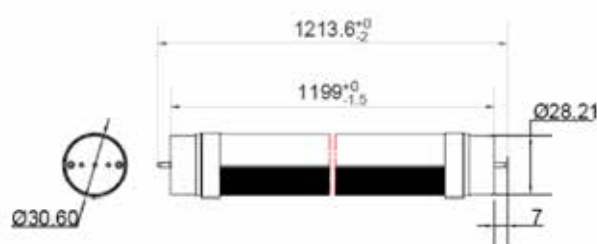

LED LAMPS

► T8 21W

The range of Machtig LED retro fit lamps is suitable for both domestic and commercial projects.

Designed by world leading engineers, this LED lamp delivers an industry leading light output, with a lifetime of up to 50,000 hours.

Model	Volts	Watts	Kelvin	Lumen	CRI	Dia	Equiv. to*
MTGT821W4KI200	240	21	4000	2000	84	30mm	36W

*Light output based on Fluorescent bulb.