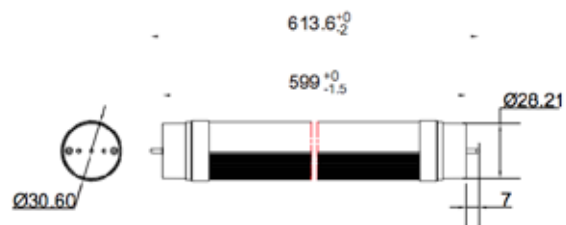

Model	Volts	Watts	Kelvin	Lumen	CRI	Dia	Equiv. to*
MTGT810W4K600	240	10	4000	900	84	30mm	18W F

\*Light output based on Fluorescent bulb.