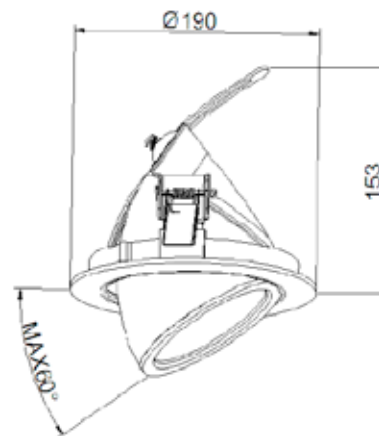

► SL33W

The range of Mächtig LED Shop Lights is suitable for both domestic and commercial projects.

Designed by world leading engineers, this LED downlight delivers an industry leading lighting output, with a lifetime of up to 25 years.

General Innovation Australia is a registered responsible supplier. Warranty Terms & Conditions available on request.