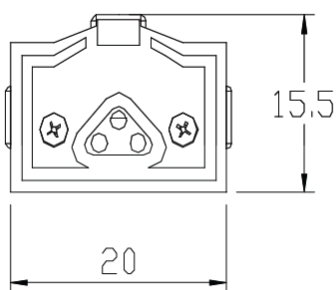

### PRODUCT CODES

MTGLS224V3K260

MTGLS224V3K560

MTGLS224V3K860

MTGLS224V3K1160

General Innovation Australia is a registered responsible supplier.

Warranty Terms & Conditions available on request

<b>Input Voltage</b>	24VDC
<b>Wattage</b>	18w/m
<b>Lumens</b>	1200lm/m
<b>Lifetime (L70)</b>	50000hours
<b>Lengths</b>	260,560,860,1160mm
<b>CRI</b>	80
<b>CCT</b>	3000K
<b>Beam Angle</b>	120°