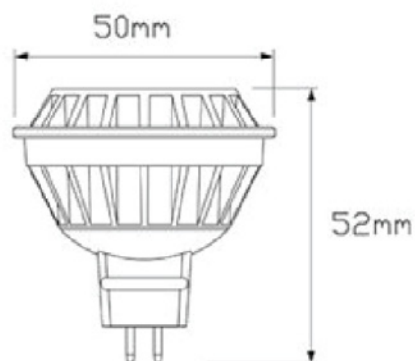

Model	Volts	Watts	Kelvin	Lumen	CRI	Dia
MTGMRI68W3KD-60-B	240	12	3000	500-550	84	50mm
MTGMRI68W4KD-60-B	240	12	4000	500-550	84	50mm