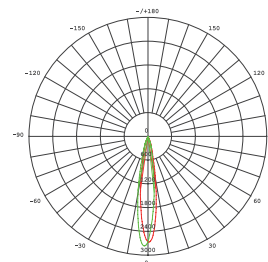

### Applications

- Applied in Retail, Hotels, Restaurants, Theatre and Opera house

Model	Volts	Watts	Kelvin	Lumen	CRI	Cutout
MTGDL11W	240	11	3000	640	80	100mm
MTGDL11W	240	11	3000	640	80	110mm