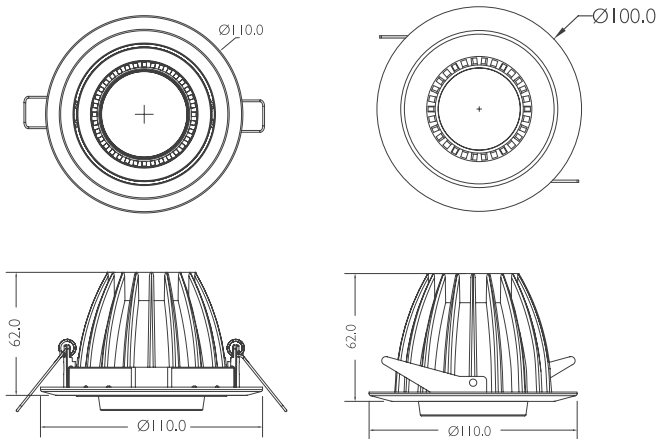

### Applications

- Applied in Retail, Hotels, Restaurants, Theatre and Opera house

Model	Volts	Watts	Kelvin	Lumen	CRI	Cutout
MTGDL11W	240	11	3000	640	80	100mm
MTGDL11W	240	11	3000	640	80	110mm