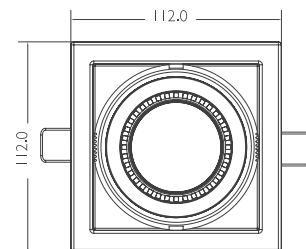

Applications

- Applied in Retail, Hotels, Restaurants, Theatre and Opera house

Model	Volts	Watts	Kelvin	Lumen	CRI	Dimensions
MTGDL11W	240	11	3000	640	80	120x120x65mm
MTGDL22W	240	22	3000	1100	80	224x120x65mm
MTGDL33W	240	33	3000	1650	80	336x112x65mm
MTGDL44W	240	44	3000	2200	80	224x224x65mm