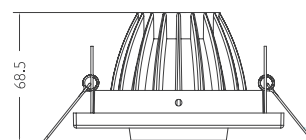

Applications

- Applied in Retail, Hotels, Restaurants, Theatre and Opera house

Model	Volts	Watts	Kelvin	Lumen	CRI	Dimensions
MTGDL11W	240	11	3000	640	80	120x120x65mm
MTGDL22W	240	22	3000	1100	80	224x120x65mm
MTGDL33W	240	33	3000	1650	80	336x112x65mm
MTGDL44W	240	44	3000	2200	80	224x224x65mm