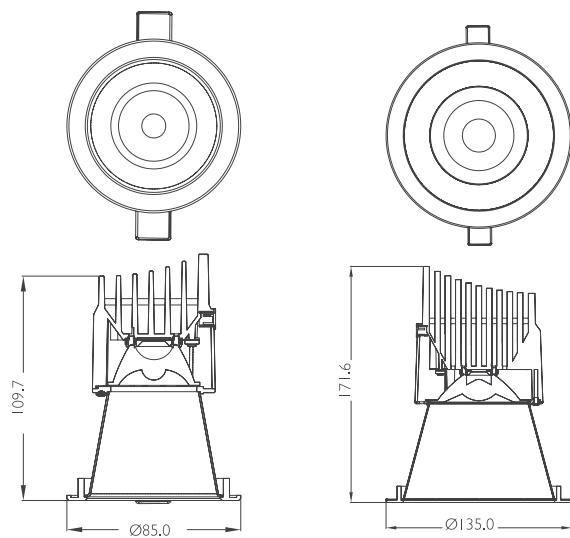

DOWNLIGHTS

MTGDL11W

MTGDL23W

► MTGDL11W/23W

Benefits

- Replace CFL down light directly
- No flickering, UV and IR
- More than 50% energy saved
- Lifetime is more than 50,000 hours

Applications

- Applied in Retail, Hotels, Restaurants and Office Projects
- Significantly reduces operational costs, resulting in an attractive payback time

Model	Volts	Watts	Kelvin	Lumen	CRI	Cutout
MTGDL11W	240	11	2700	630	80	75mm
MTGDL23W	240	23	2700	1200	80	125mm