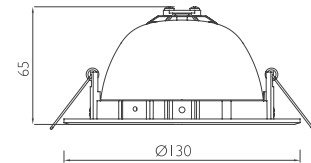

Model	Volts	Watts	Kelvin	Lumen	CRI	Cutout
MTGDLI6W	240	15	2700	1100	80	115mm