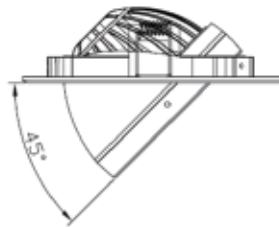

Model	Volts	Watts	Kelvin	Lumen	CRI	Cutout
MTGDLI6W	240	15	2700	1100	80	115mm