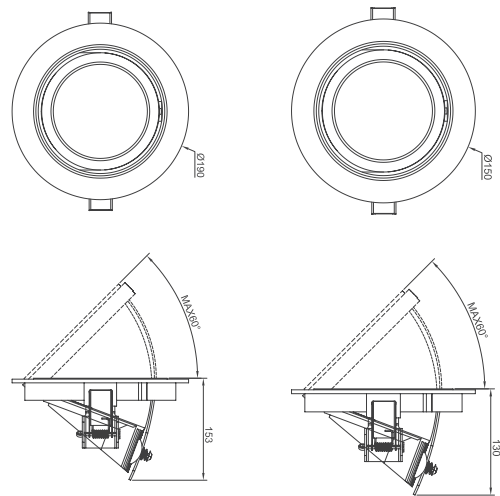

Applications

- Applied in Retail, Hotels, Restaurants, Theatre and Opera house

Model	Volts	Watts	Kelvin	Lumen	CRI	Dia
MTGDL28W	240	28	3000/5000	2100/2140	80	178mm
MTGDL28W	240	15	3000/5000	900/800	80	140mm