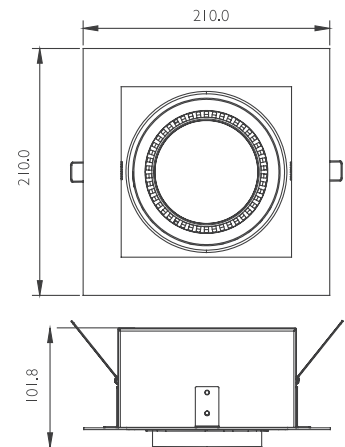

Applications

- Applied in Retail, Hotels, Restaurants, Theatre and Opera house

Model	Volts	Watts	Kelvin	Lumen	CRI	Dimensions
MTGDL28W	240	28	3000/5000	1850/2000	80	210x210x100mm
MTGDL65W	240	56	3000/5000	3700/4000	80	335x210x100mm
MTGDL84W	240	84	3000/5000	5500/6000	80	510x210x100mm