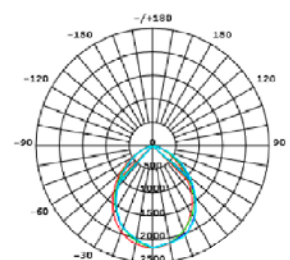

- Applied in Retail, Hotels, Restaurants, Theatre and Opera house

MTGDL30W4K-90210-W

MTGDL46W4K-90250-W

Model	Volts	Watts	Kelvin	Lumen	CRI	Cutout
MTGDL30W4K-90210-W (NON DIM)	240	30	2500	640	83	230mm
MTGDL30W4K-90210-W (DIM)	240	30	2500	640	83	230mm
MTGDL46W4K-90250-W (NON DIMN)	240	46	4000	4000	84	280mm
MTGDL46W4K-90250-W (DIM)	240	46	4000	4000	84	280mm