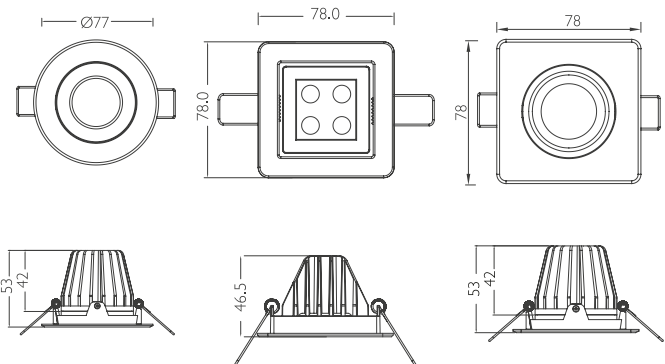

Model	Volts	Watts	Kelvin	Lumen	CRI	Cutout
MTGDL6.5W	240	6.5	2700	310	80	70mm
MTGDL6.5W	240	6.5	2700	310	80	70mm
MTGDL6.5W	240	6.5	2700	310	80	70mm