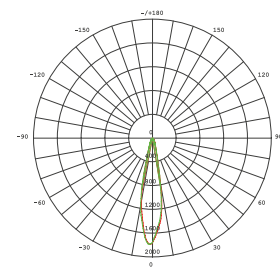

Model	Volts	Watts	Kelvin	Lumen	CRI	Cutout
MTGDL6.5W	240	6.5	2700	310	80	70mm
MTGDL6.5W	240	6.5	2700	310	80	70mm
MTGDL6.5W	240	6.5	2700	310	80	70mm