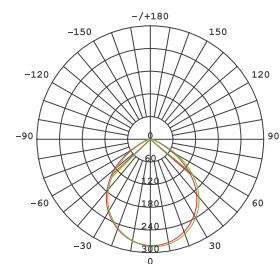

DOWNLIGHTS

MTGDL9W

MTGDL10W/11W

▶ MTGDL9W/10W/11W

Benefits

- Replace CFL down light directly
- No flickering, UV and IR
- More than 50% energy saved
- Lifetime is more than 50,000 hours

Applications

- Applied in Retail, Hotels, Restaurants and Office Projects
- Significantly reduces operational costs, resulting in an attractive payback time

Model	Volts	Watts	Kelvin	Lumen	CRI	Cutout
MTGDL9W	110-130	9	3000/4000	600	80	95mm
MTGDL10W	110-130	15	3000/4000	700	80	140mm
MTGDL11W	110-130	11	3000/4000	900	80	140mm