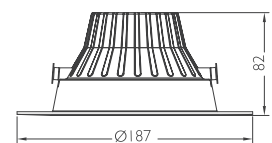

DOWNLIGHTS

MTGDL9W

MTGDL10W/11W

▶ MTGDL9W/10W/11W

Benefits

- Replace CFL down light directly
- No flickering, UV and IR
- More than 50% energy saved
- Lifetime is more than 50,000 hours

Applications

- Applied in Retail, Hotels, Restaurants and Office Projects
- Significantly reduces operational costs, resulting in an attractive payback time

Model	Volts	Watts	Kelvin	Lumen	CRI	Cutout
MTGDL9W	110-130	9	3000/4000	600	80	95mm
MTGDL10W	110-130	15	3000/4000	700	80	140mm
MTGDL11W	110-130	11	3000/4000	900	80	140mm