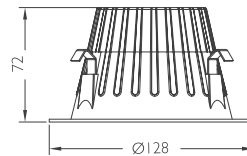

Model	Volts	Watts	Kelvin	Lumen	CRI	Cutout
MTGDL9W	110-130	9	3000/4000	600	80	95mm
MTGDL10W	110-130	15	3000/4000	700	80	140mm
MTGDL11W	110-130	11	3000/4000	900	80	140mm