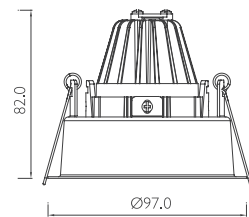

| Model | Volts | Watts | Kelvin | Lumen | CRI | Cutout |
|----------|---------|-------|--------|-------|-----|--------|
| MTGDLCAN | 100-240 | 8 | 3000 | 500 | 80 | 95mm |
| MTGDLCAN | 100-240 | 11 | 3000 | 640 | 80 | 80mm |