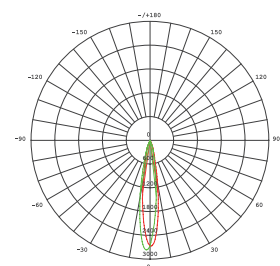

| Model | Volts | Watts | Kelvin | Lumen | CRI | Cutout |
|----------|---------|-------|--------|-------|-----|--------|
| MTGDLCAN | 100-240 | 8 | 3000 | 500 | 80 | 95mm |
| MTGDLCAN | 100-240 | 11 | 3000 | 640 | 80 | 80mm |