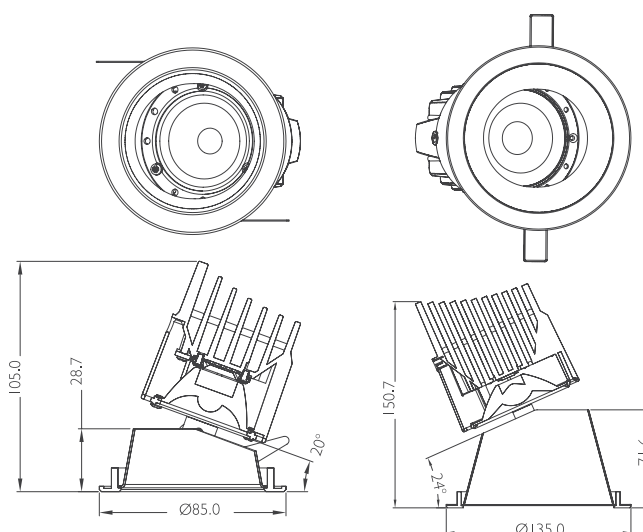

DOWNLIGHTS

MTGDLWW11W

MTGDLWW23W

► MTGDLWW11W/23W

Benefits

- COB with high efficiency reflectors
- Replace CFL down light directly
- No flickering, UV and IR
- More than 50% energy saved
- Lifetime is more than 50,000 hours

Applications

- Applied in Retail, Hotels, Restaurants and Office Projects
- Significantly reduces operational costs, resulting in an attractive payback time

Model	Volts	Watts	Kelvin	Lumen	CRI	Cutout
MTGDLWW11W	240	11	2700	600	80	75mm
MGDLWW23W	240	23	2700	1100	80	125mm