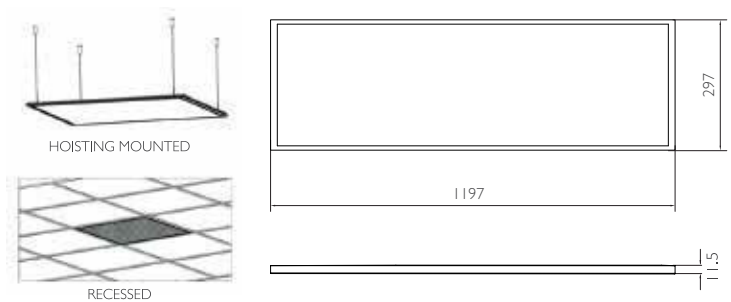

### Applications

- Applied in Retail, Office, Supermarkets and Restaurant Projects

| Model      | Volts | Watts | Kelvin | Lumen | CRI | Dimensions      |
|------------|-------|-------|--------|-------|-----|-----------------|
| MTGP12340W | 240   | 40    | 4000   | 2600  | 80  | 1197x297x11.5mm |