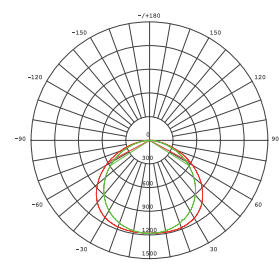

### Applications

- Applied in Retail, Office, Supermarkets and Restaurant Projects

| Model      | Volts | Watts | Kelvin | Lumen | CRI | Dimensions      |
|------------|-------|-------|--------|-------|-----|-----------------|
| MTGP12340W | 240   | 40    | 4000   | 2600  | 80  | 1197x297x11.5mm |