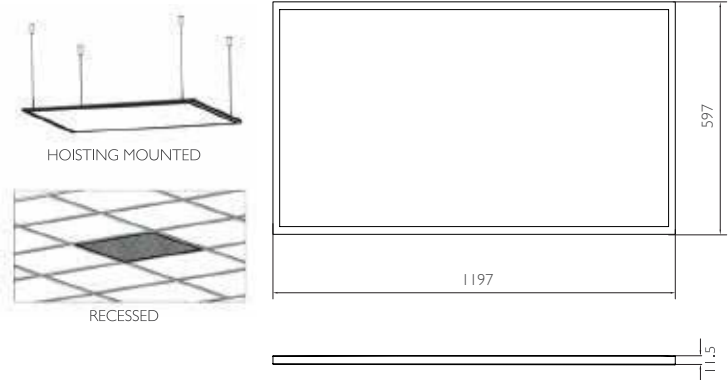

PANEL LIGHTS

▶ MTGP12675W

Benefits

- Replace T5 or T8 panel directly
- No flickering, UV and IR
- More than 50% energy saved
- Lifetime is more than 50,000 hours

Applications

- Applied in Retail, Office, Supermarkets and Restaurant Projects

Model	Volts	Watts	Kelvin	Lumen	CRI	Dimensions
MTGP12675W	240	75	4000	4800	80	1197x597x11.5mm