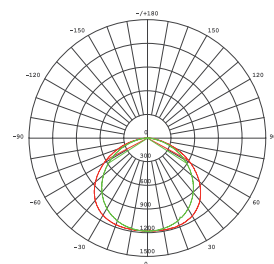

Model	Volts	Watts	Kelvin	Lumen	CRI	Dimensions
MTGP12675W	240	75	4000	4800	80	1197x597x11.5mm