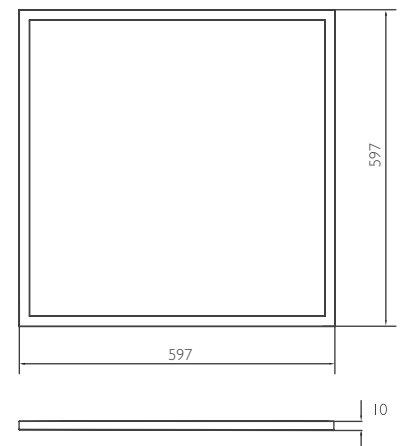

Model	Volts	Watts	Kelvin	Lumen	CRI	Dimensions
MTGP6640WW	240	40	4000	2600	80	597x597x10mm