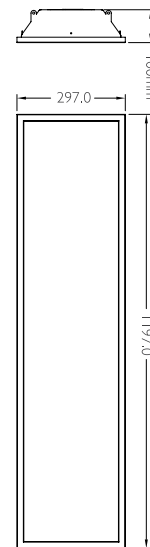

### Applications

- Applied in Retail, Office, Supermarkets and Restaurant Projects

Model	Volts	Watts	Kelvin	Lumen	CRI	Dia	Equiv. to*
MTGT12348W	240	40	4000	4000	80	1197x297x100mm	2 x 36W F

\*Light output based on Fluorescent bulb.