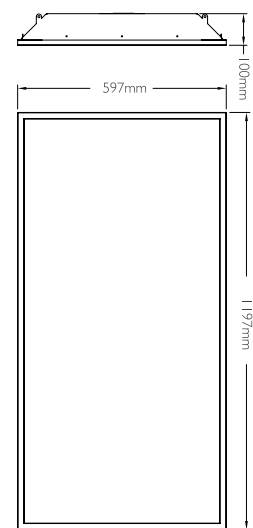

### Applications

- Applied in Retail, Office, Supermarkets and Restaurant Projects

Model	Volts	Watts	Kelvin	Lumen	CRI	Dia	Equiv. to*
MTGT12650W	240	50	4000	5000	80	1197x597x100mm	3 x 36W F

\*Light output based on Fluorescent bulb.