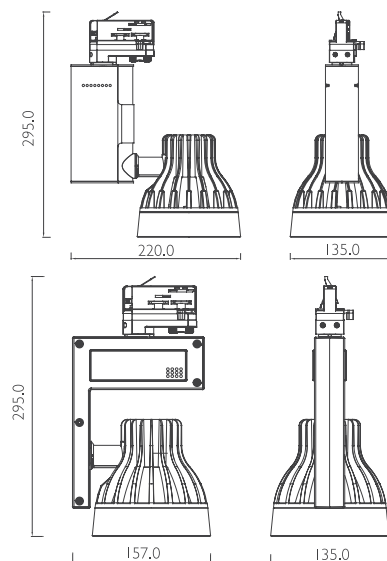

TRACK LIGHTS

MTGTL28W

MTGTL28W-V2

► MTGTL28W

Benefits

- COB with high efficiency reflectors
- Replace traditional halogen track light directly
- No flickering, UV and IR
- More than 60% energy saved
- Lifetime is more than 50,000 hours

Applications

- Applied in Retail, Hotels, Restaurants, Office and Gallery Projects

Model	Volts	Watts	Kelvin	Lumen	CRI	Cutout
MTGDL28W	240	28	3000/5000	1850/2000	80	—
MTGDL28W-V2	240	28	3000/5000	1850/2000	80	—