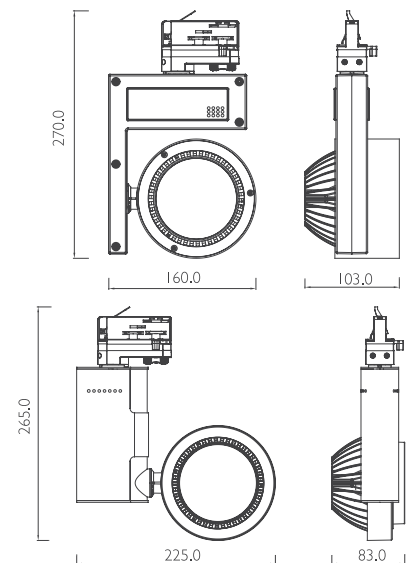

TRACK LIGHTS

MTGTL28W

MTGTL28W-V2

▶ MTGTL28W

Benefits

- COB with high efficiency reflectors
- Replace traditional halogen track light directly
- No flickering, UV and IR
- More than 60% energy saved
- Lifetime is more than 50,000 hours

Applications

- Applied in Retail, Hotels, Restaurants, Office and Gallery Projects

Model	Volts	Watts	Kelvin	Lumen	CRI	Cutout
MTGDL28W	240	28	3000/5000	1850/2000	80	—
MTGDL28W-V2	240	28	3000/5000	1850/2000	80	—