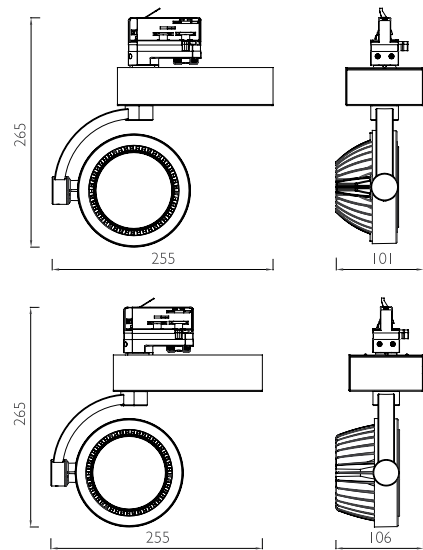

TRACK LIGHTS

► MTGTL28W/50W

Benefits

- COB with high efficiency reflectors
- Replace traditional halogen track light directly
- No flickering, UV and IR
- More than 60% energy saved
- Lifetime is more than 50,000 hours

Applications

- Applied in Retail, Hotels, Restaurants, Office and Gallery Projects

Model	Volts	Watts	Kelvin	Lumen	CRI	Cutout
MTGDL28W	240	28	3000/5000	2000/2140	80	—
MTGDL60W	240	50	3000	3300	80	—