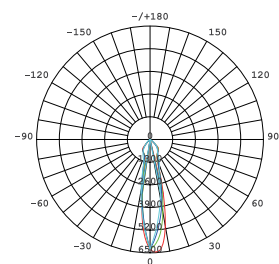

TRACK LIGHTS

► MTGTL28W/50W

Benefits

- COB with high efficiency reflectors
- Replace traditional halogen track light directly
- No flickering, UV and IR
- More than 60% energy saved
- Lifetime is more than 50,000 hours

Applications

- Applied in Retail, Hotels, Restaurants, Office and Gallery Projects

Model	Volts	Watts	Kelvin	Lumen	CRI	Cutout
MTGDL28W	240	28	3000/5000	2000/2140	80	—
MTGDL60W	240	50	3000	3300	80	—