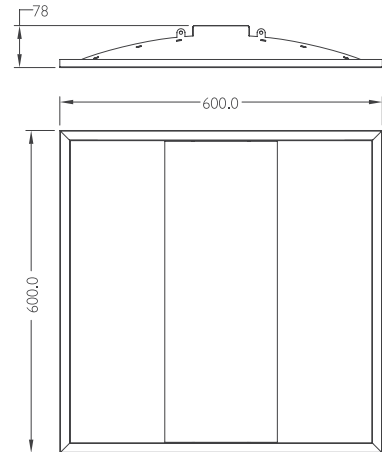

### Applications

- Applied in Retail, Office, Supermarkets and Restaurant Projects

Model	Volts	Watts	Kelvin	Lumen	CRI	Dimensions	Equiv. to*
MTGTM31W	240	31	4000	2700	80	600x600mm	4 x 18W F

\*Light output based on Fluorescent bulb.