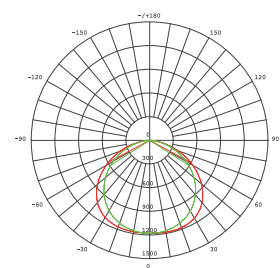

### Applications

- Applied in Retail, Office, Supermarkets and Restaurant Projects

Model	Volts	Watts	Kelvin	Lumen	CRI	Dimensions	Equiv. to*
MTGTM31W	240	31	4000	2700	80	600x600mm	4 x 18W F

\*Light output based on Fluorescent bulb.