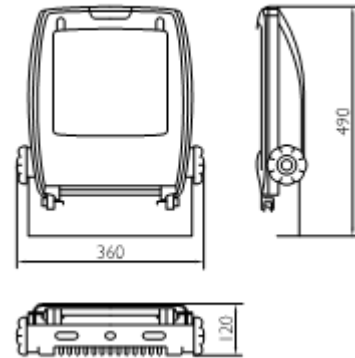

Technical Data

Input Voltage 240V

Wattage 100W

Lumens 9,000lm

Dimensions 490x360x120

Rated Lifetime 50,000 hours

Mounting Bracket/Surface

Beam Angle Flood