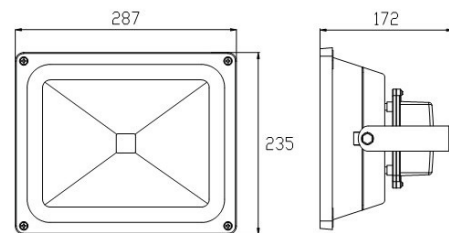

FL50W

Technical Data

Input Voltage 240V

Wattage 50W

Lumens 4500lm

Dimensions 287 * 235 * 172 mm

Lifetime (L70) 50,000 hours

Mounting Surface Bracket

Beam Angle Wide Flood

IP Rating IP65

CRI 80

CCT 5000K

Product Code MTGFL50W5K-IP65-B-S

PROJECT DETAILS

Please contact your Machtig LED Illumination representative to discuss the specific details for your project.