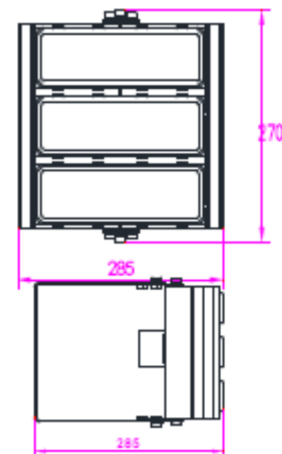

Technical Data

Input Voltage 240V

Wattage 150W

Lumens 14,250lm

Dimensions 270x285x245

Rated Lifetime 50,000 hours

Mounting Bracket or Pole

Beam Angle 60°