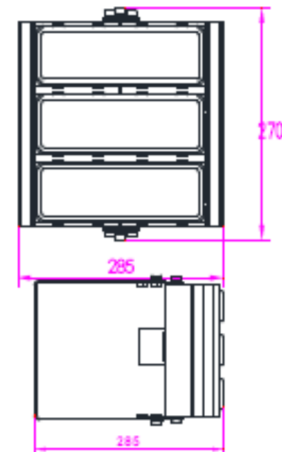

Warranty terms and conditions available upon request

Technical Data

Input Voltage 240V

Wattage 180W

Lumens 19,990lm

Dimensions 285x270x287

Rated Lifetime 50,000 hours

Mounting Bracket or Pole

Beam Angle 60°

IP Rating IP65

CRI Ra>70

CCT 5000K

Product Code MTGFLPT180W5K-IP65-FL2A

PROJECT DETAILS

Please contact your Mächtig LED Illumination representative to discuss the specific details for your project.