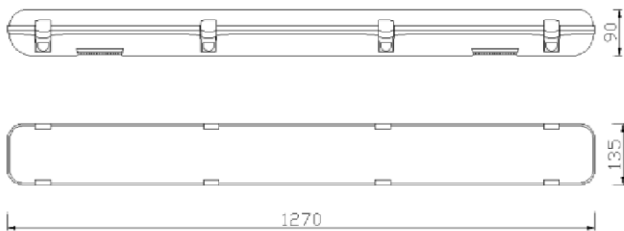

WP 37W

The range of Mächtig LED batterns is suitable for both domestic and commercial projects.

Designed by world leading engineers, this LED downlight delivers an industry leading lighting output, with a lifetime of up to 25 years.

PRODUCT CODES

MTGWP37W4K-110-IP651200-W

General Innovation Australia is a registered responsible supplier.

Warranty Terms & Conditions available on request.

Input Voltage	240VAC
Wattage	37w
Lumens	3000lm
LED	OSRAM
Lifetime (L70)	50000hours
Beam Angle	110°
IP Rating	65
CRI	85
CCT	4000K